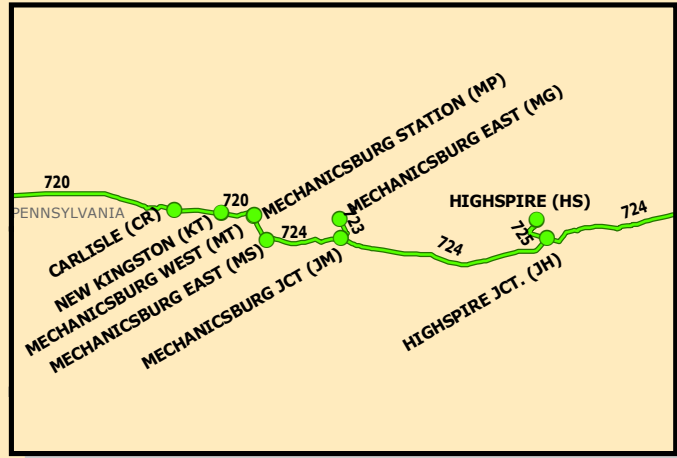

**BUCKEYE PARTNERS, L.P.  
LAUREL PIPELINE SYSTEM NEW JERSEY/PENNA.**

**LEGEND**

- FACILITY
- LAUREL PIPE LINE CO., L.P.
- BUCKEYE PIPE LINE CO., L.P.