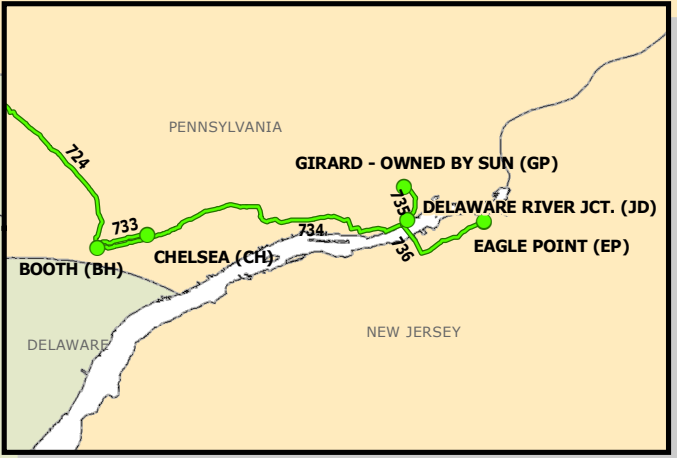

**BUCKEYE PARTNERS, L.P.  
LAUREL PIPELINE SYSTEM NEW JERSEY/PENNA.**

**LEGEND**

- FACILITY
- LAUREL PIPE LINE CO., L.P.
- BUCKEYE PIPE LINE CO., L.P.