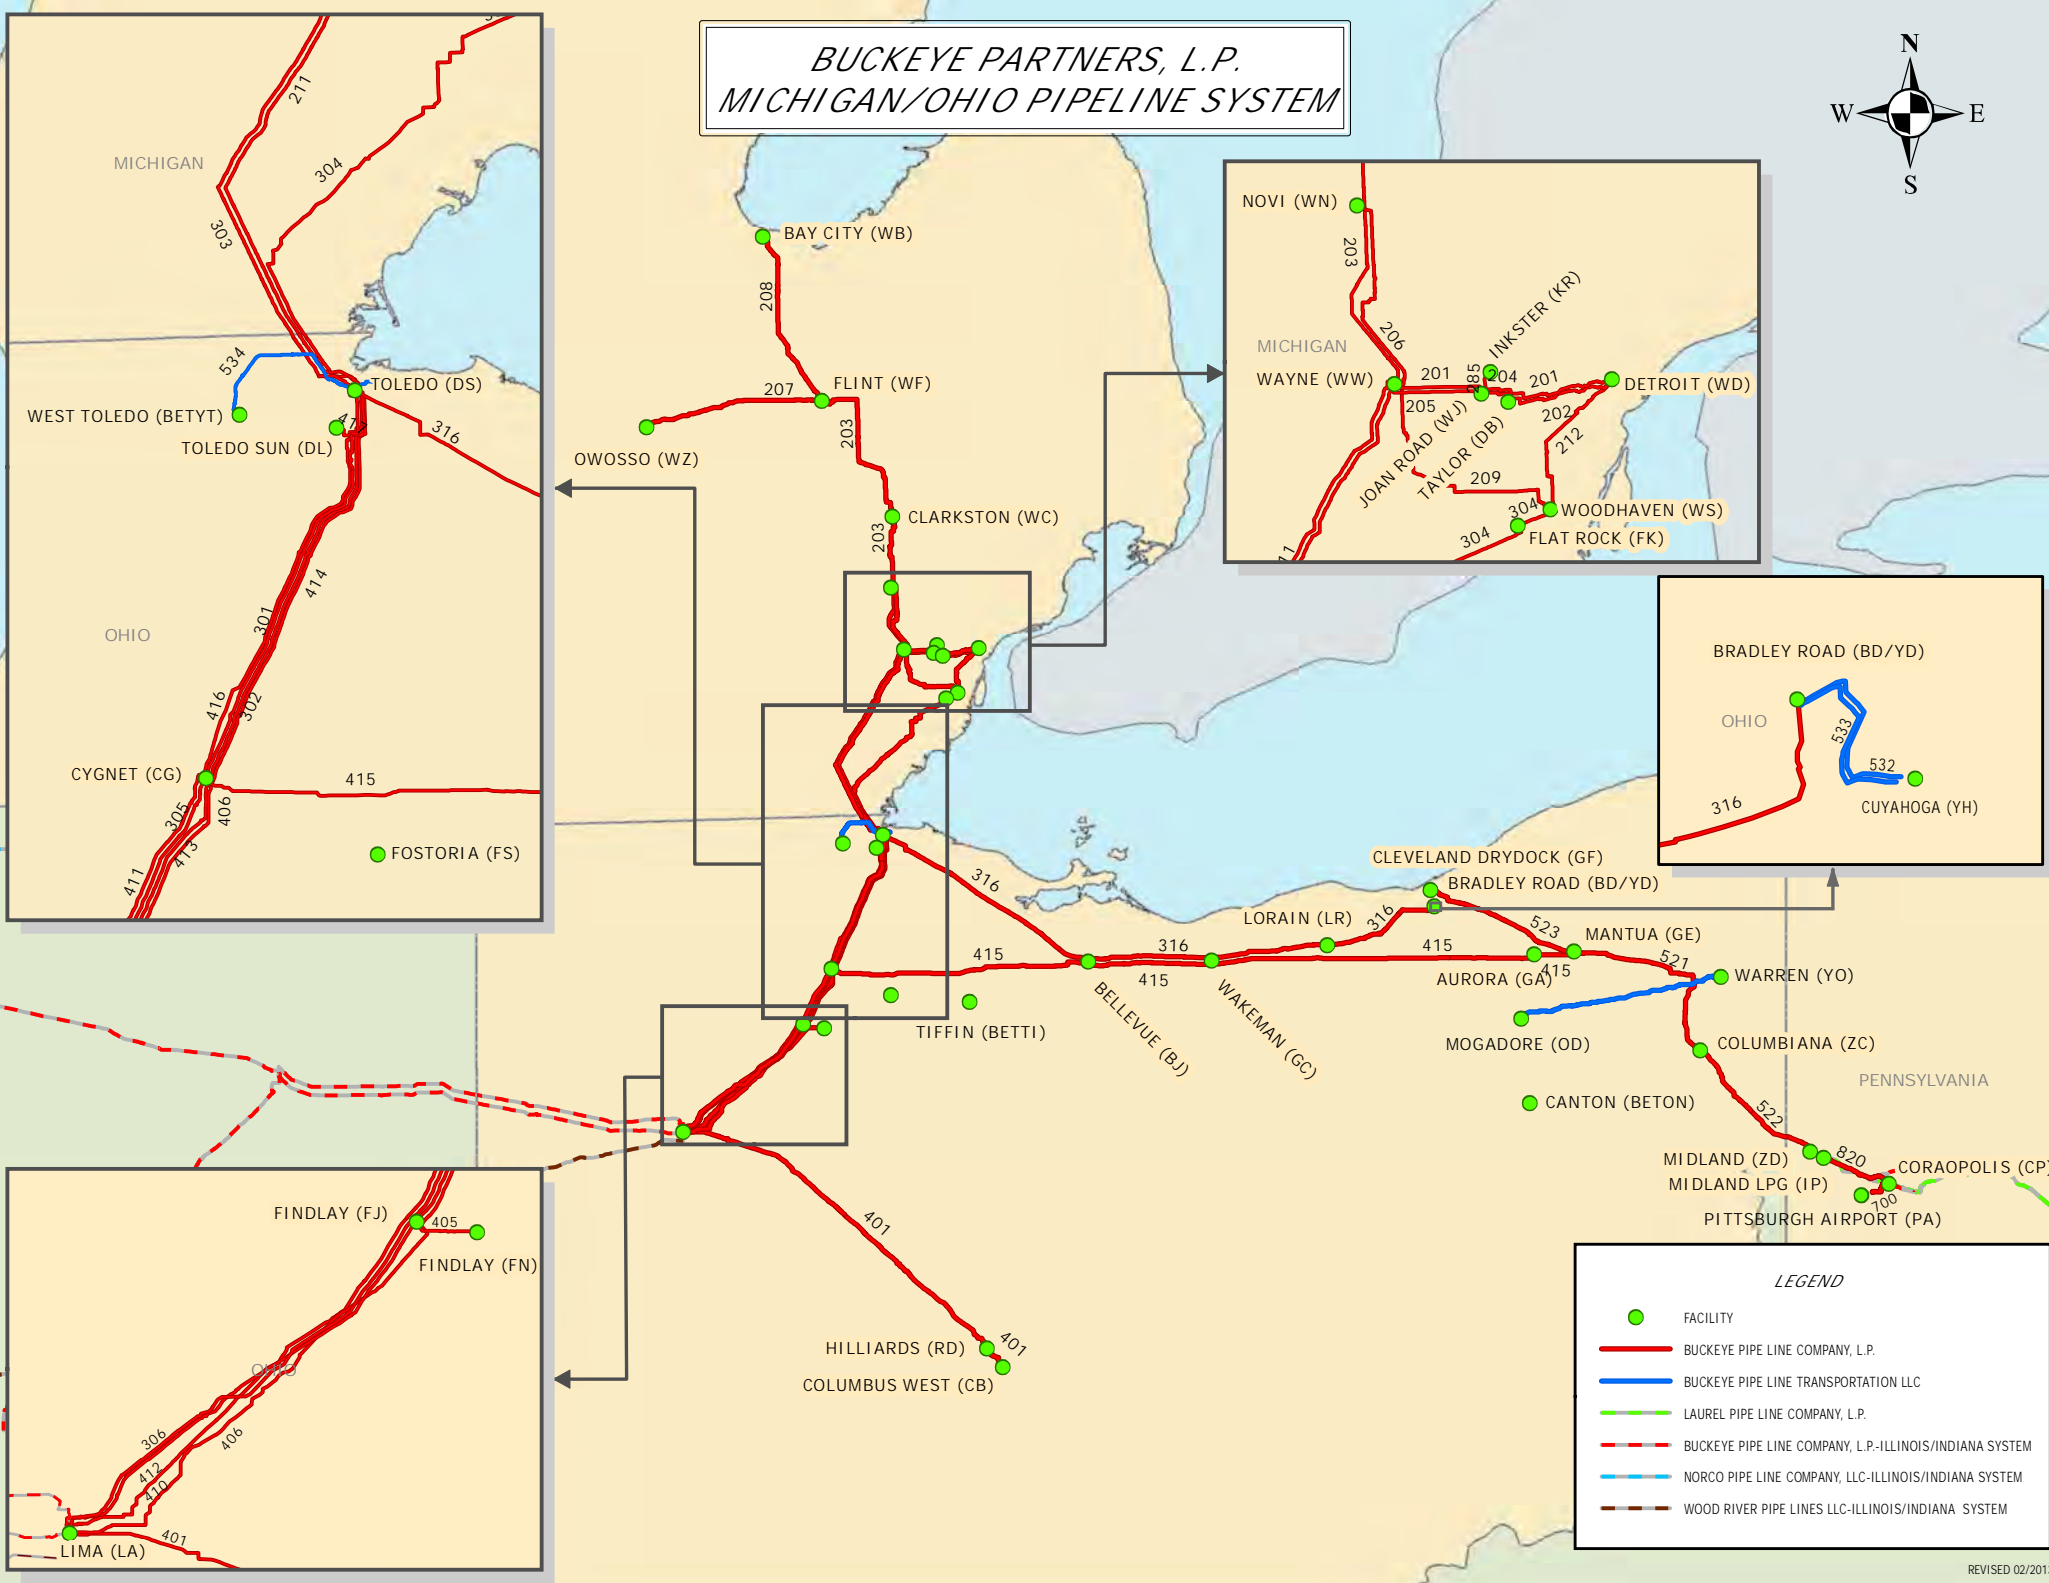

BUCKEYE PARTNERS, L.P. MICHIGAN/OHIO PIPELINE SYSTEM

LEGEND

- FACILITY
- BUCKEYE PIPE LINE COMPANY, L.P.
- BUCKEYE PIPE LINE TRANSPORTATION LLC
- LAUREL PIPE LINE COMPANY, L.P.
- BUCKEYE PIPE LINE COMPANY, L.P.-ILLINOIS/INDIANA SYSTEM
- NORCO PIPE LINE COMPANY, LLC-ILLINOIS/INDIANA SYSTEM
- WOOD RIVER PIPE LINES LLC-ILLINOIS/INDIANA SYSTEM