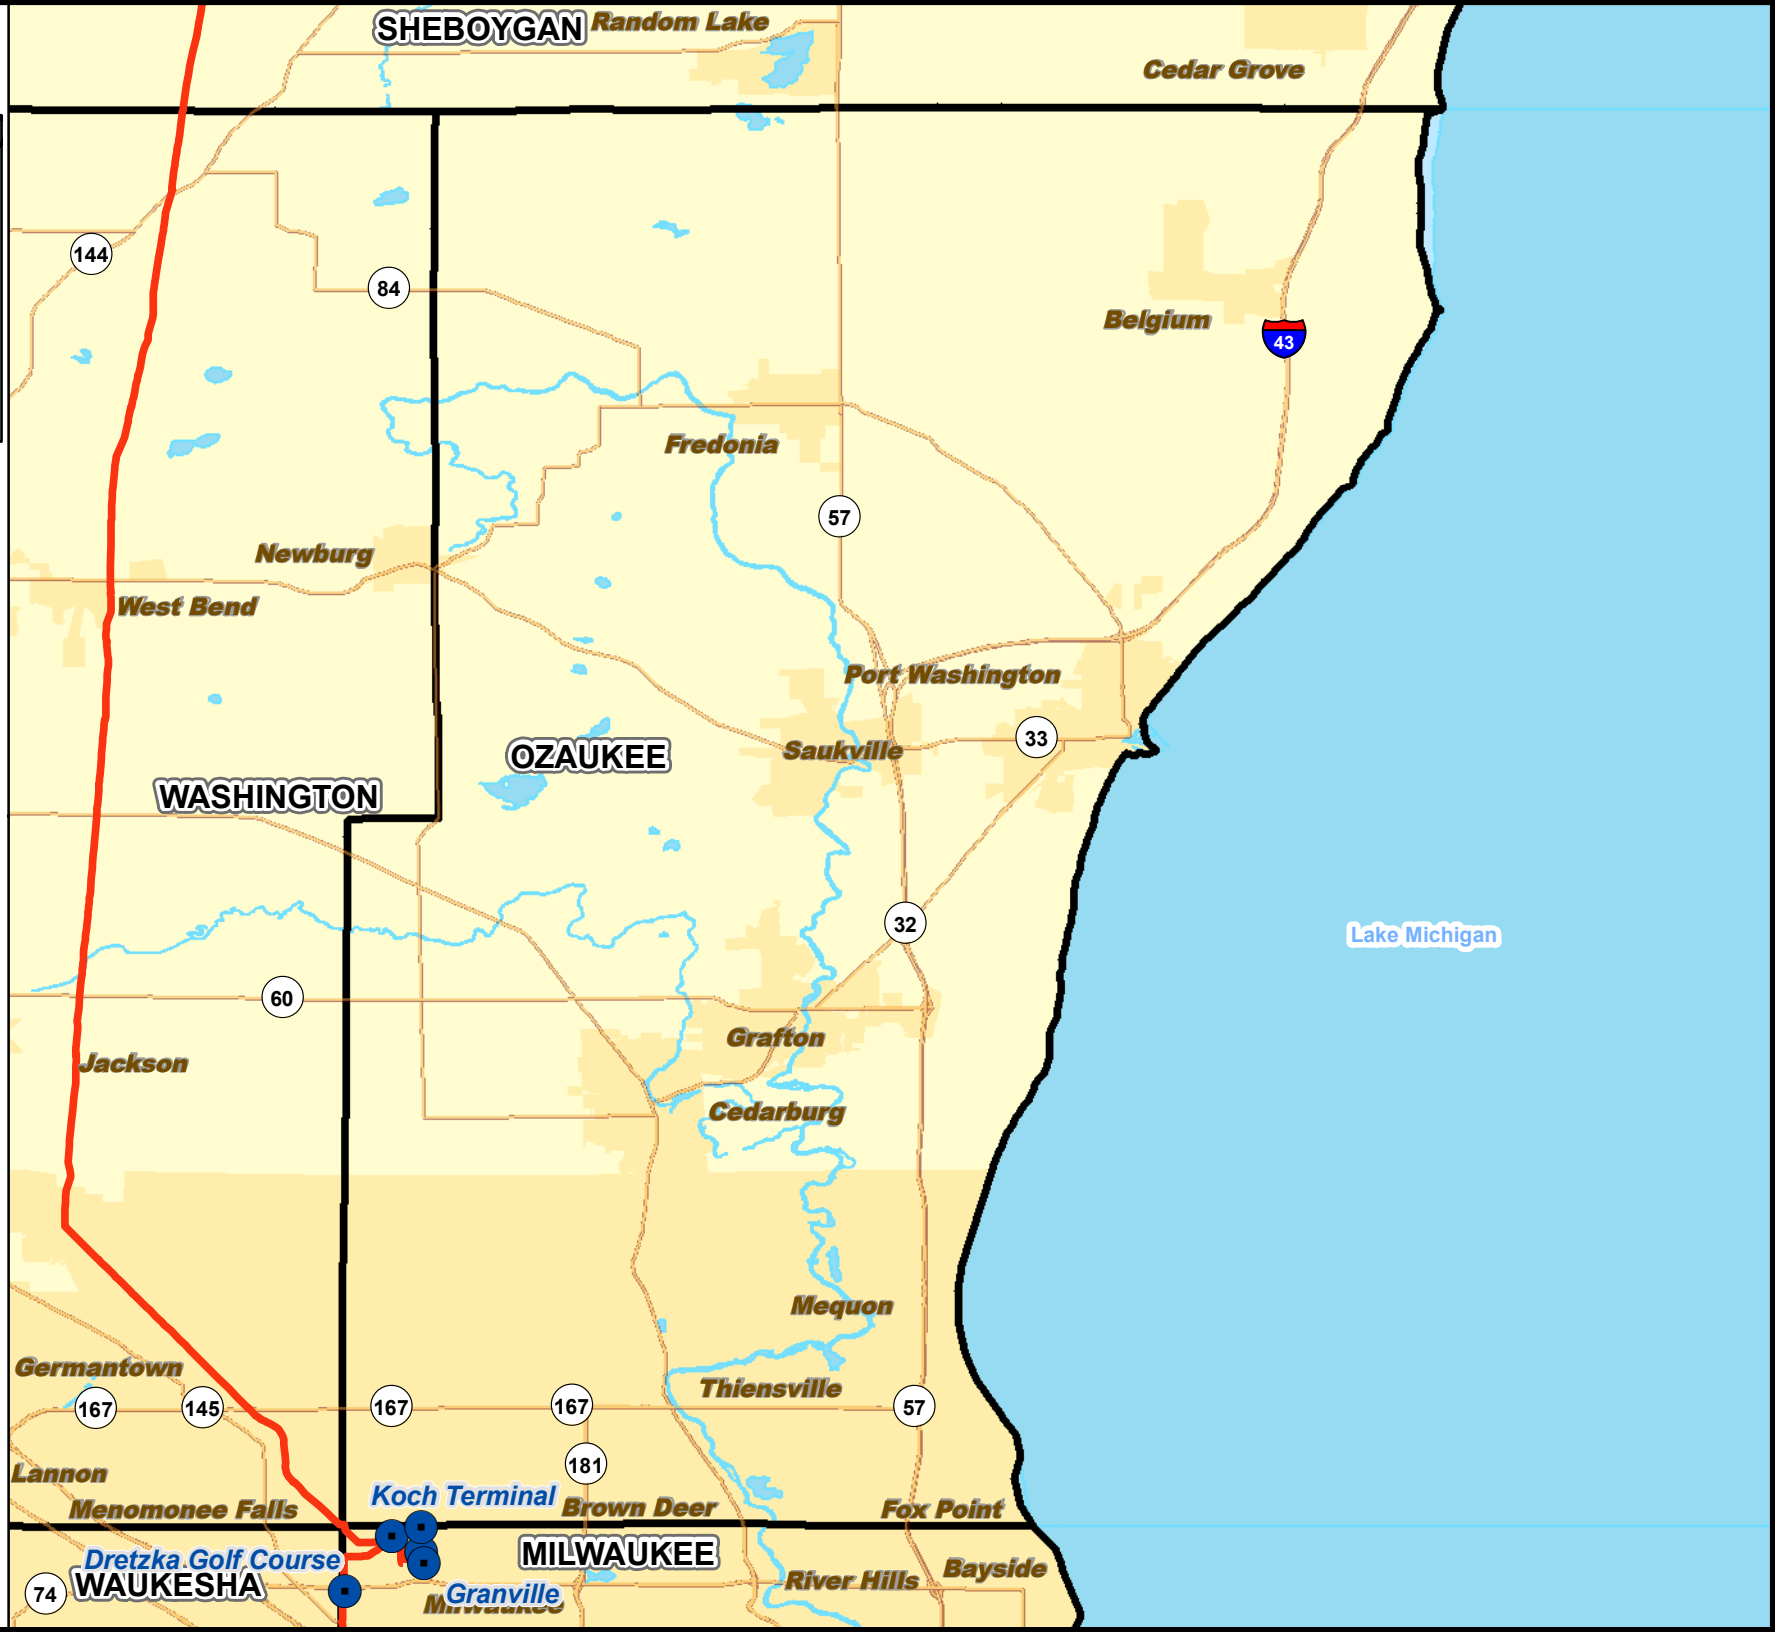

BUCKEYE PARTNERS, L.P.

County:
Ozaukee
Wisconsin

- Legend**
-  Buckeye Pipelines
 -  Buckeye Facilities
 -  County Borders
 -  Highways

1 in = 3 miles

For more detailed pipeline information see the NPMS public map viewer at www.npms.phmsa.dot.gov/