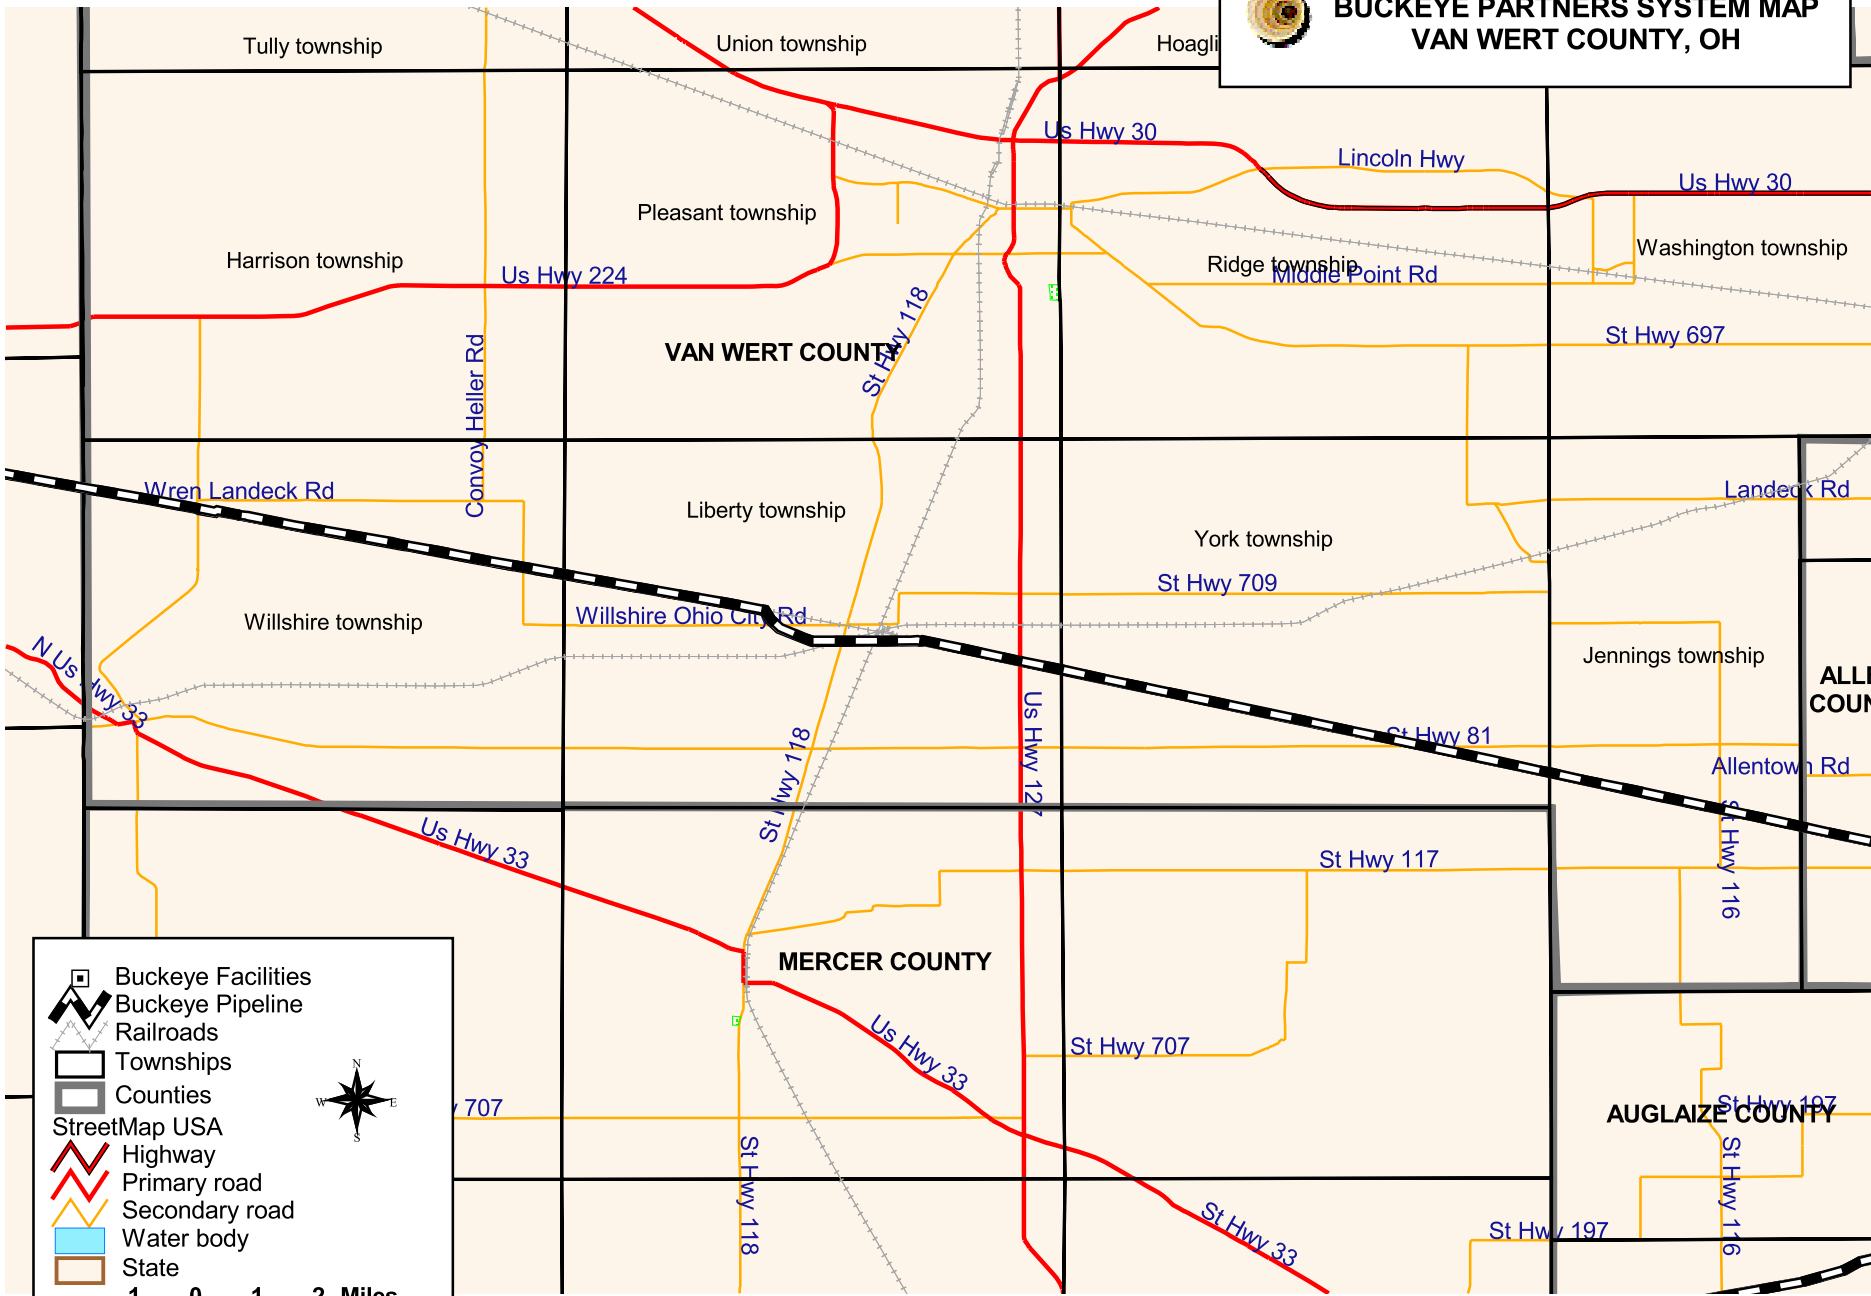

BUCKEYE PARTNERS SYSTEM MAP VAN WERT COUNTY, OH

	Buckeye Facilities
	Buckeye Pipeline
	Railroads
	Townships
	Counties
	StreetMap USA
	Highway
	Primary road
	Secondary road
	Water body
	State

1 0 1 2 Miles