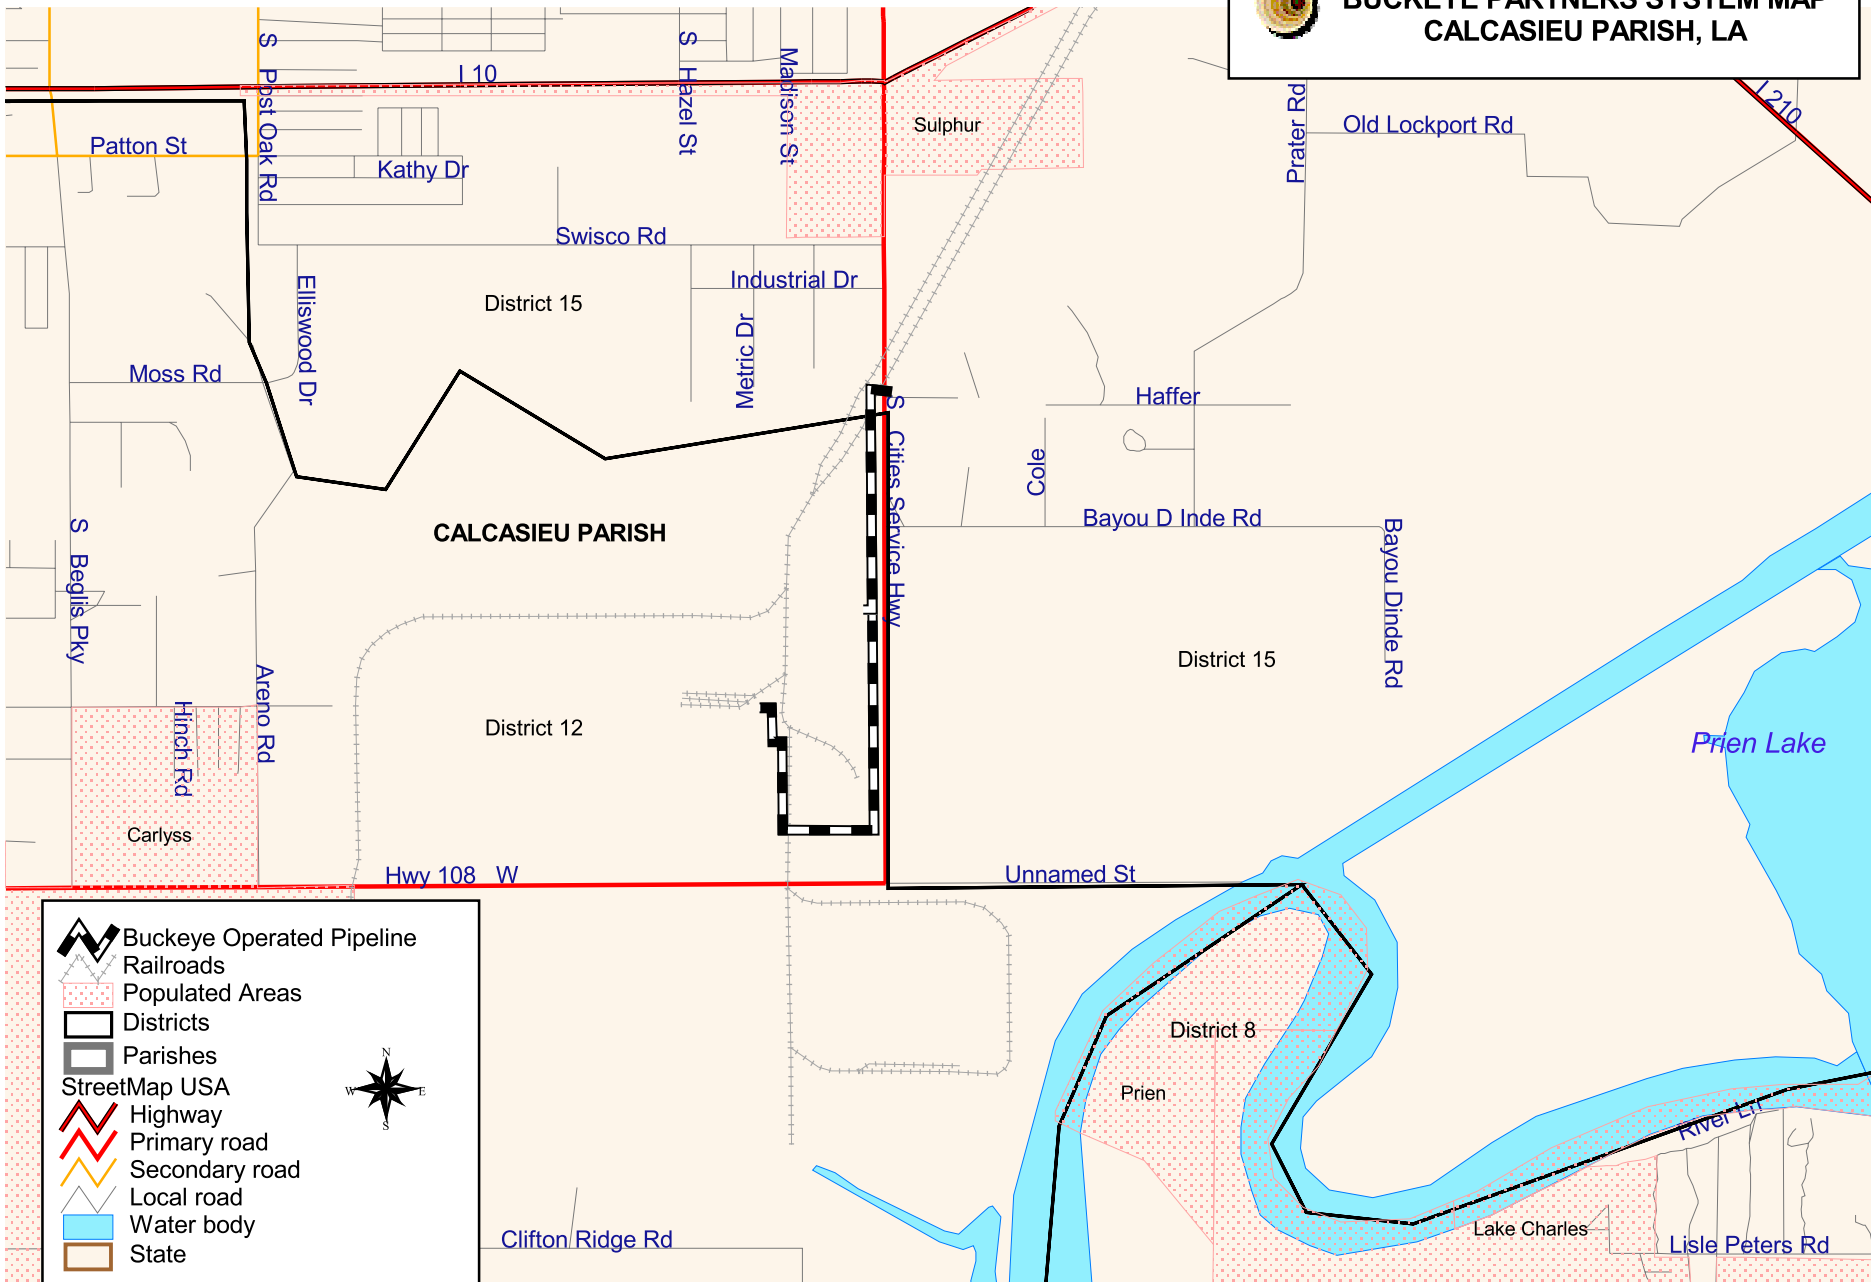

BUCKEYE PARTNERS SYSTEM MAP CALCASIEU PARISH, LA

	Buckeye Operated Pipeline
	Railroads
	Populated Areas
	Districts
	Parishes
StreetMap USA	
	Highway
	Primary road
	Secondary road
	Local road
	Water body
	State

0.3 0 0.3 0.6 Miles