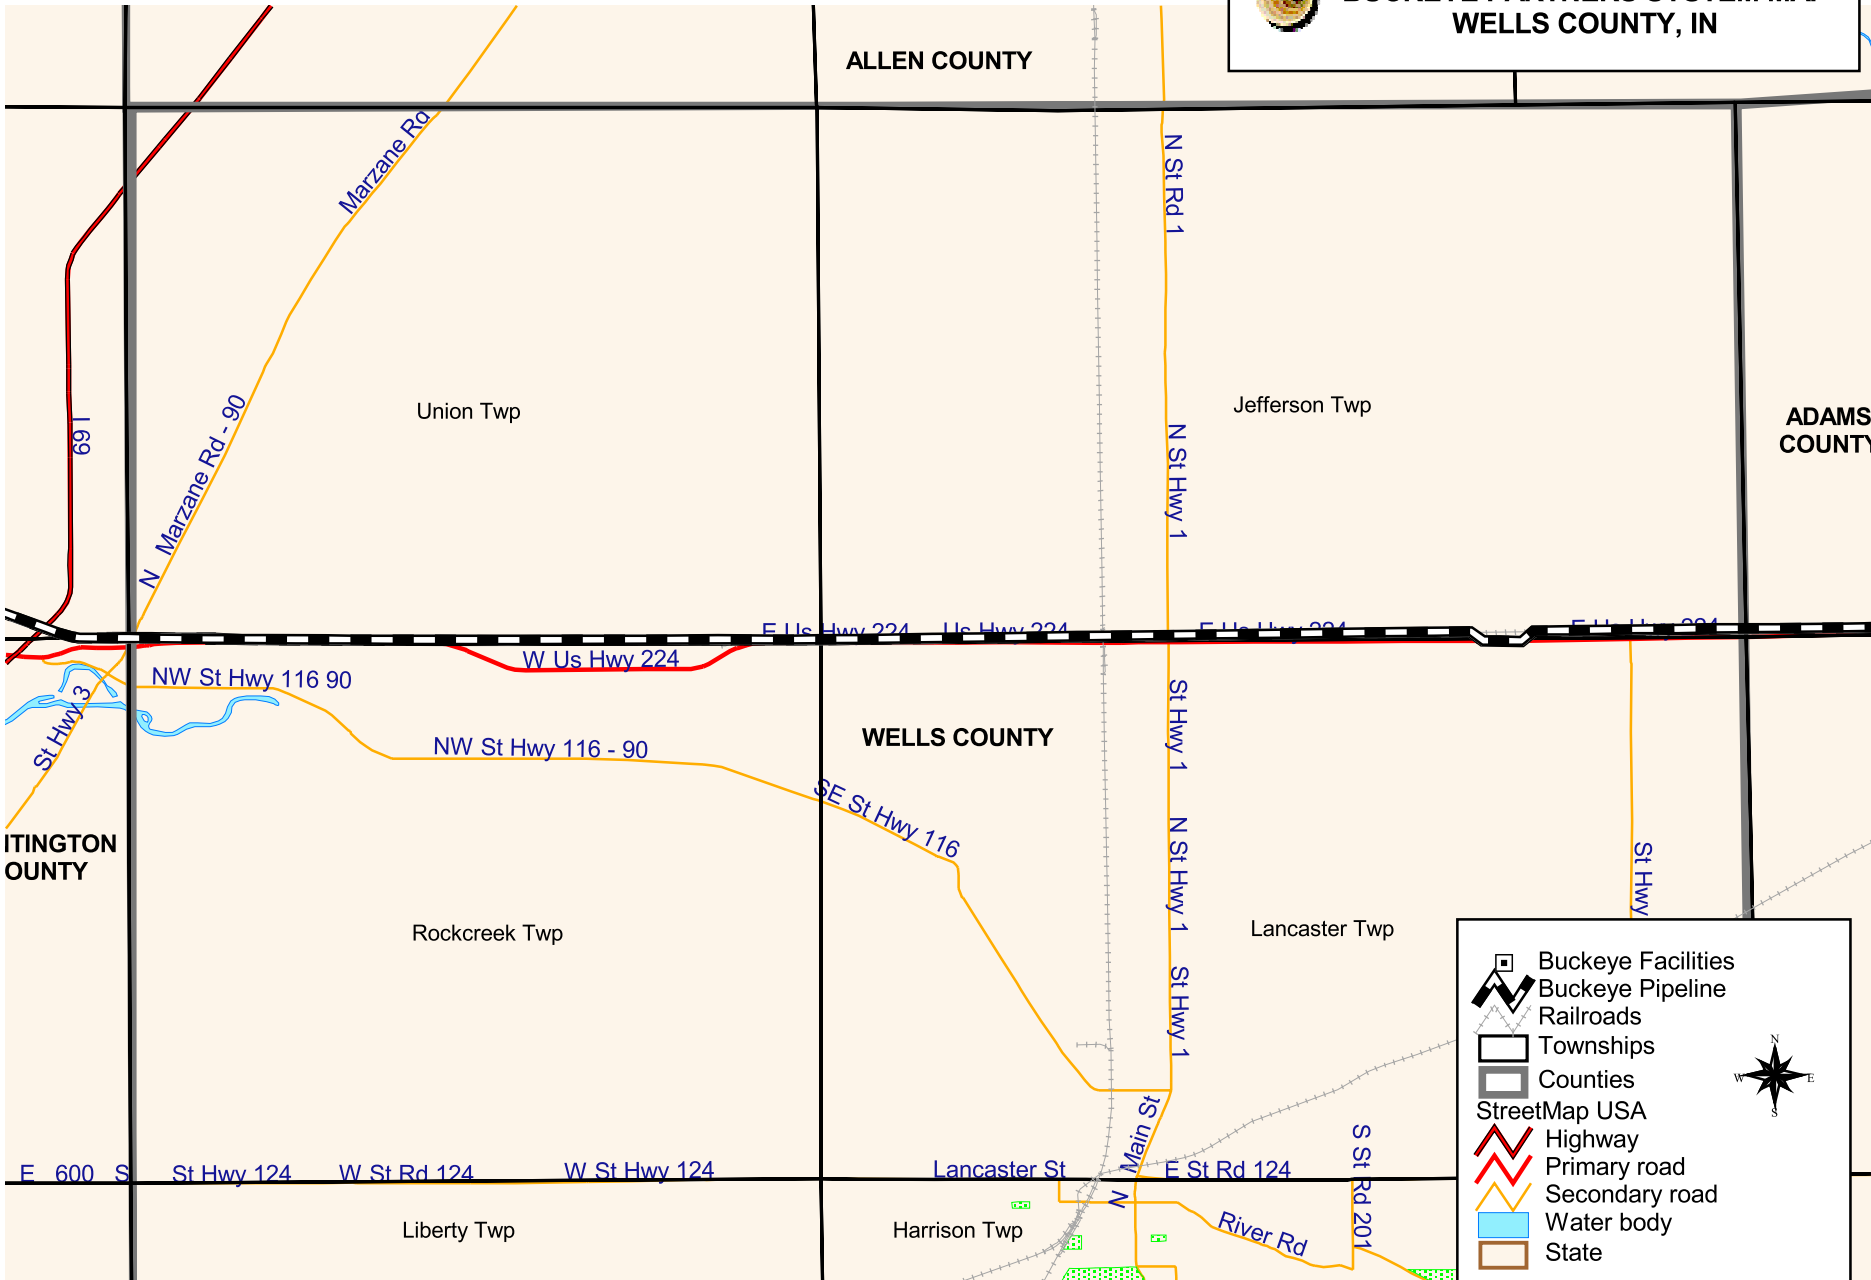

**BUCKEYE PARTNERS SYSTEM MAP  
WELLS COUNTY, IN**

**Legend:**

- Buckeye Facilities
- Buckeye Pipeline
- Railroads
- Townships
- Counties
- StreetMap USA
- Highway
- Primary road
- Secondary road
- Water body
- State

**Scale:** 0.8 0 0.8 1.6 Miles