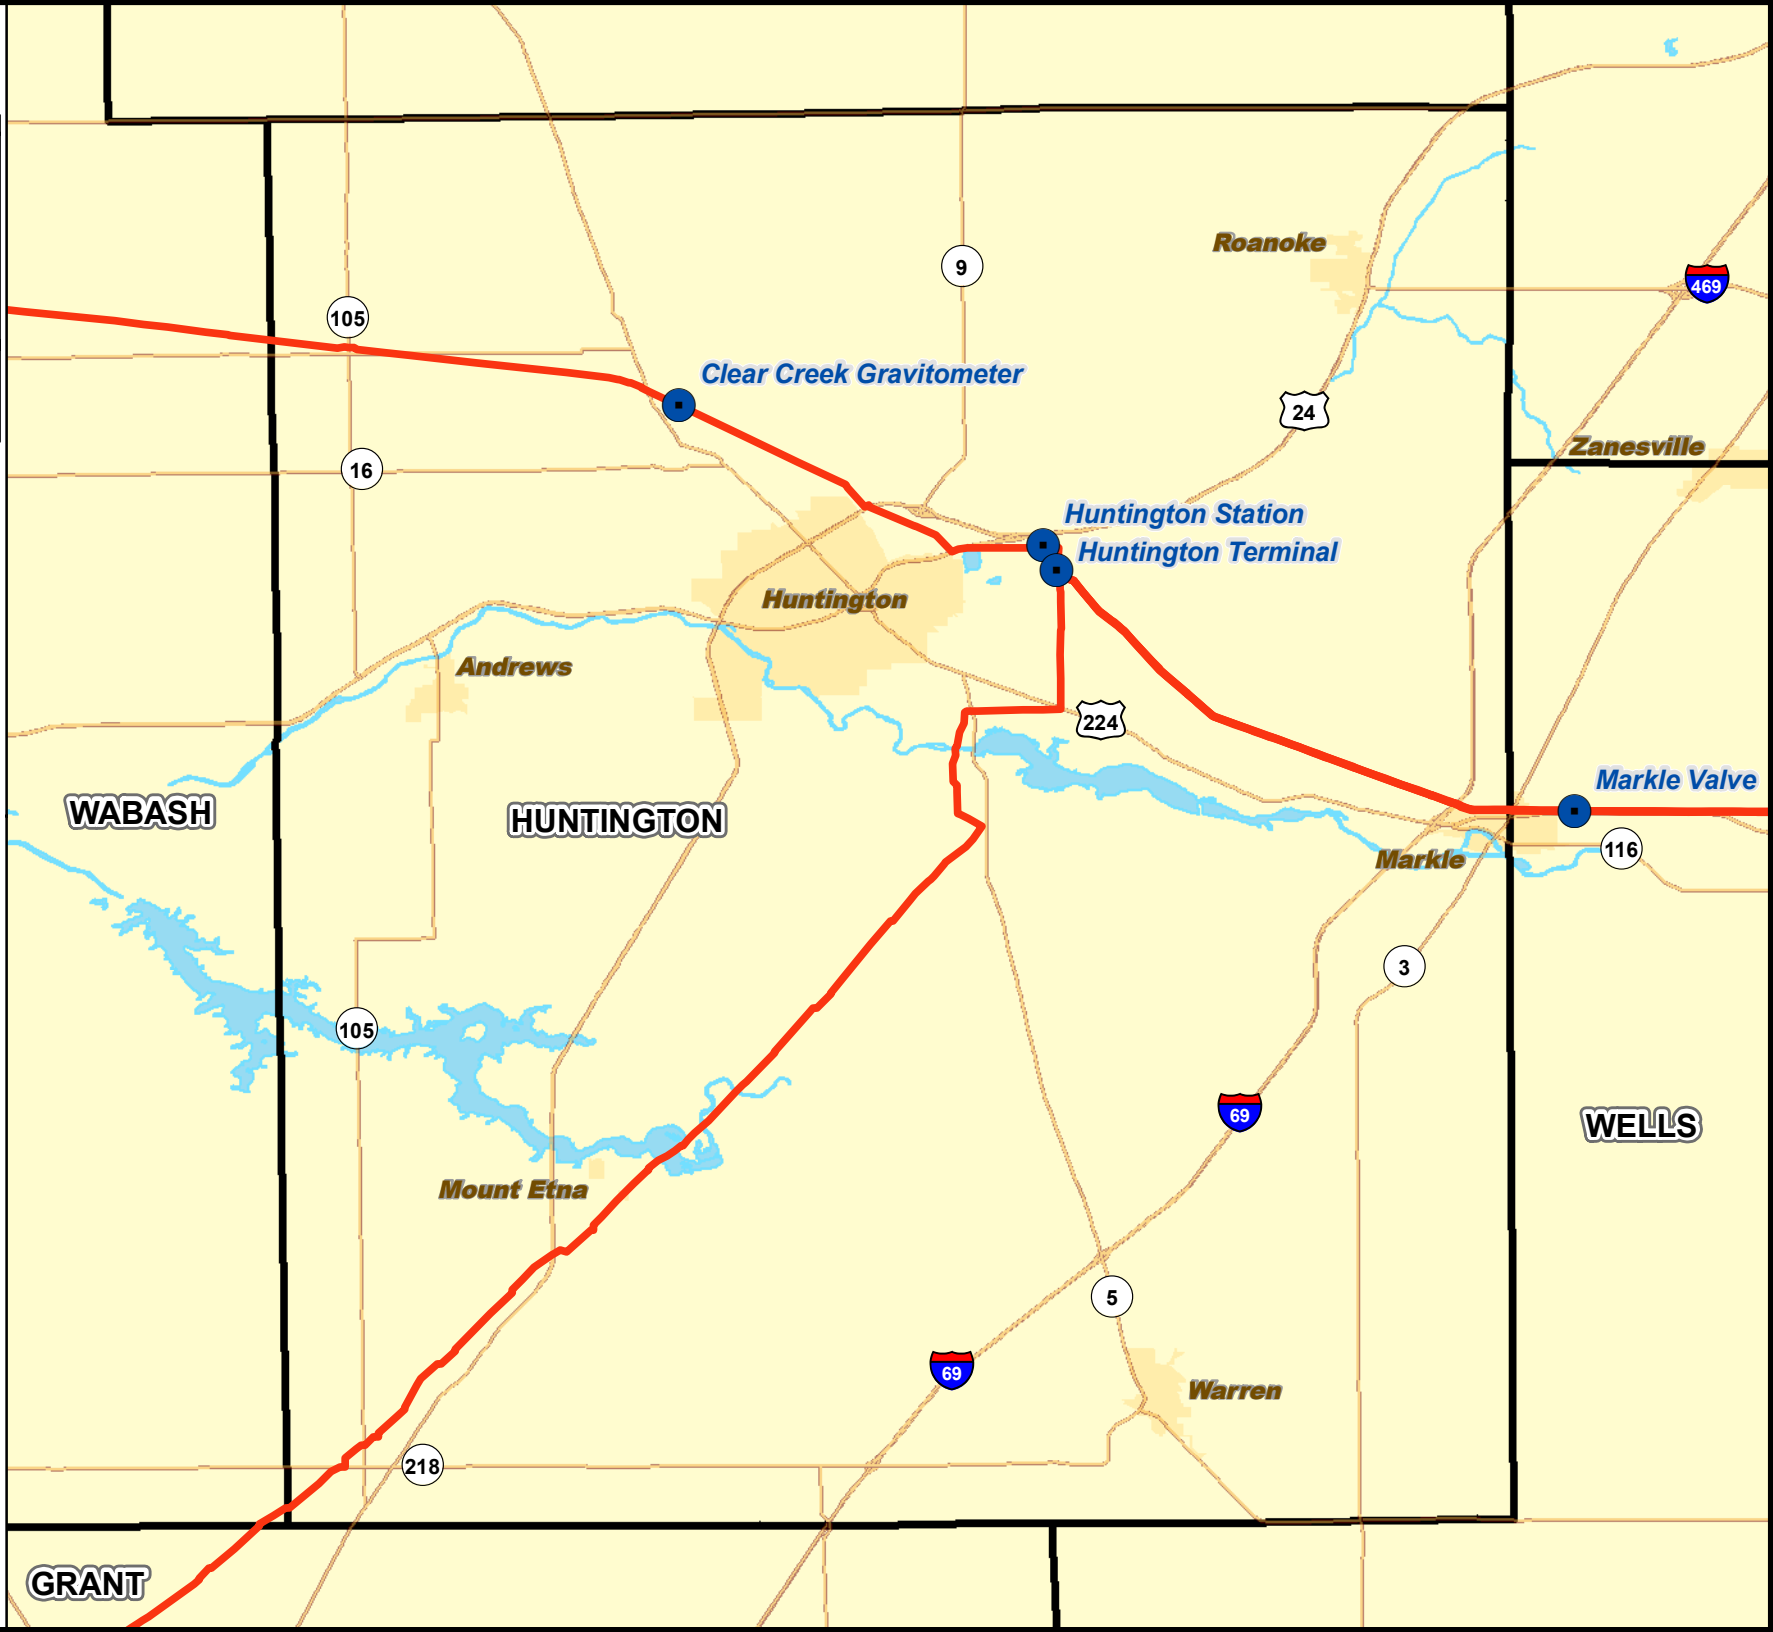

County:
Huntington
Indiana

Legend

-  Buckeye Pipelines
-  Buckeye Facilities
-  County Borders
-  Highways

1 in = 3 miles

For more detailed pipeline information see the NPMS public map viewer at www.npms.phmsa.dot.gov/