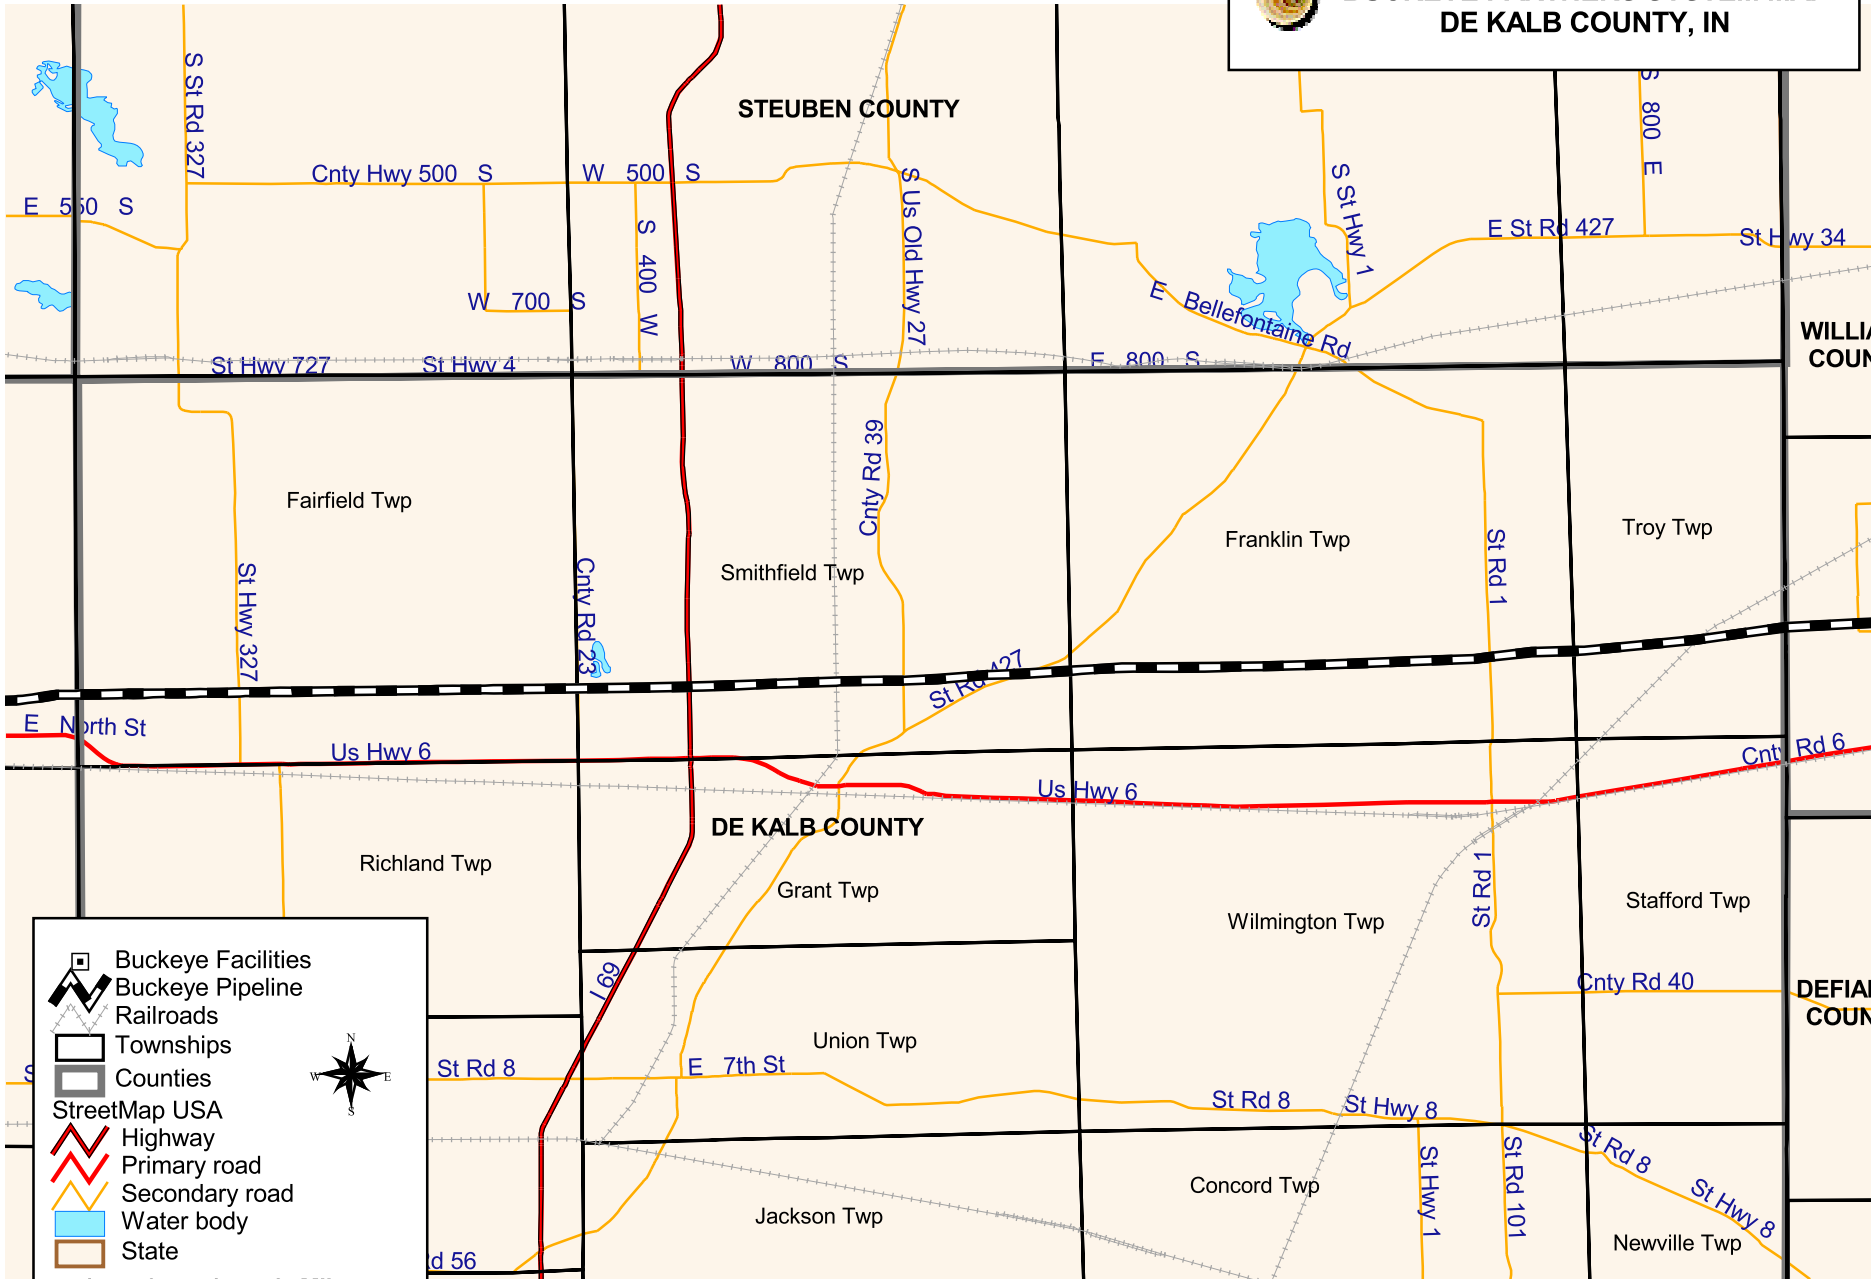

BUCKEYE PARTNERS SYSTEM MAP DE KALB COUNTY, IN

-  Buckeye Facilities
-  Buckeye Pipeline
-  Railroads
-  Townships
-  Counties
-  StreetMap USA
-  Highway
-  Primary road
-  Secondary road
-  Water body
-  State

1 0 1 2 Miles