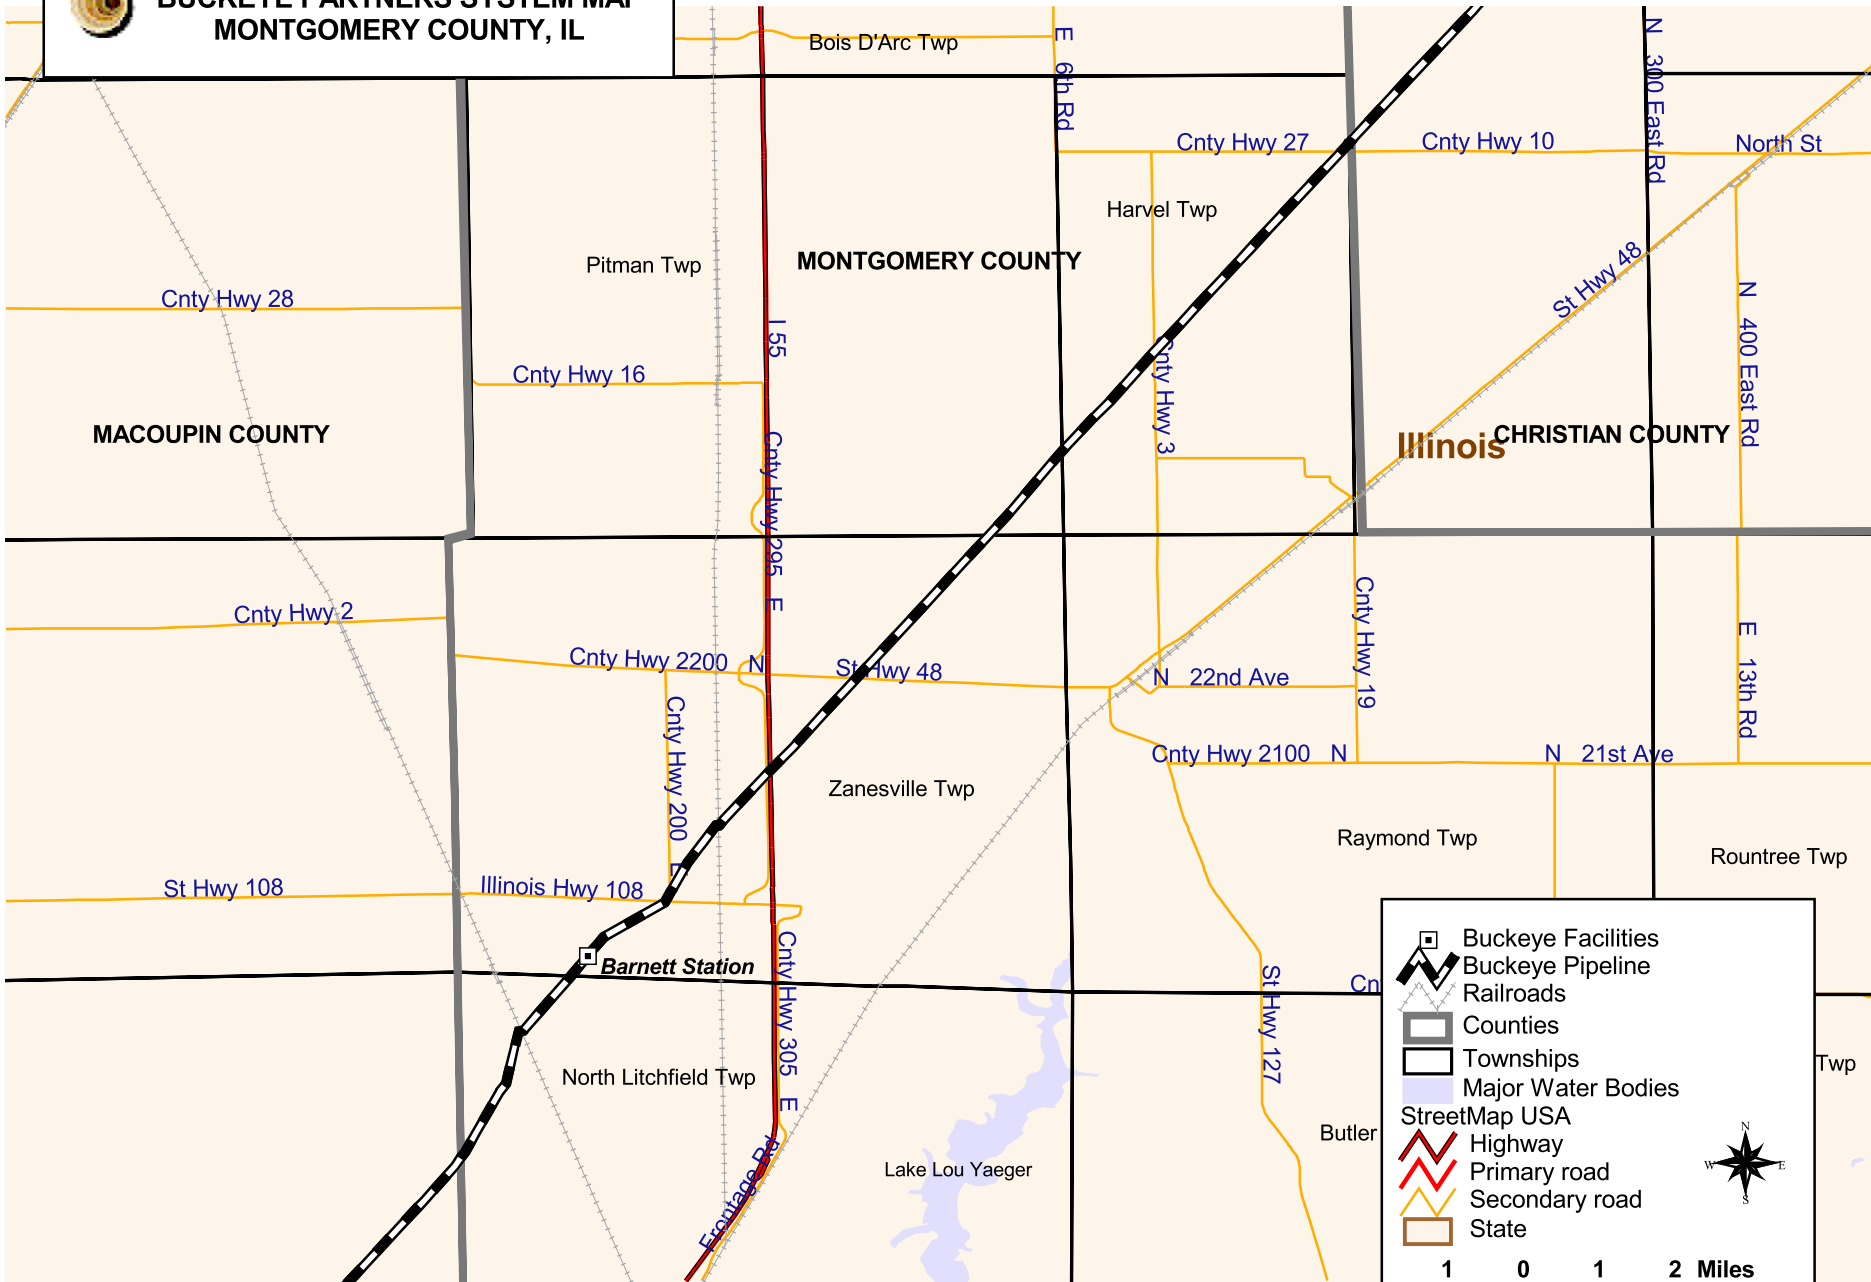

# BUCKEYE PARTNERS SYSTEM MAP MONTGOMERY COUNTY, IL

	Buckeye Facilities
	Buckeye Pipeline
	Railroads
	Counties
	Townships
	Major Water Bodies
StreetMap USA	
	Highway
	Primary road
	Secondary road
	State

1 0 1 2 Miles