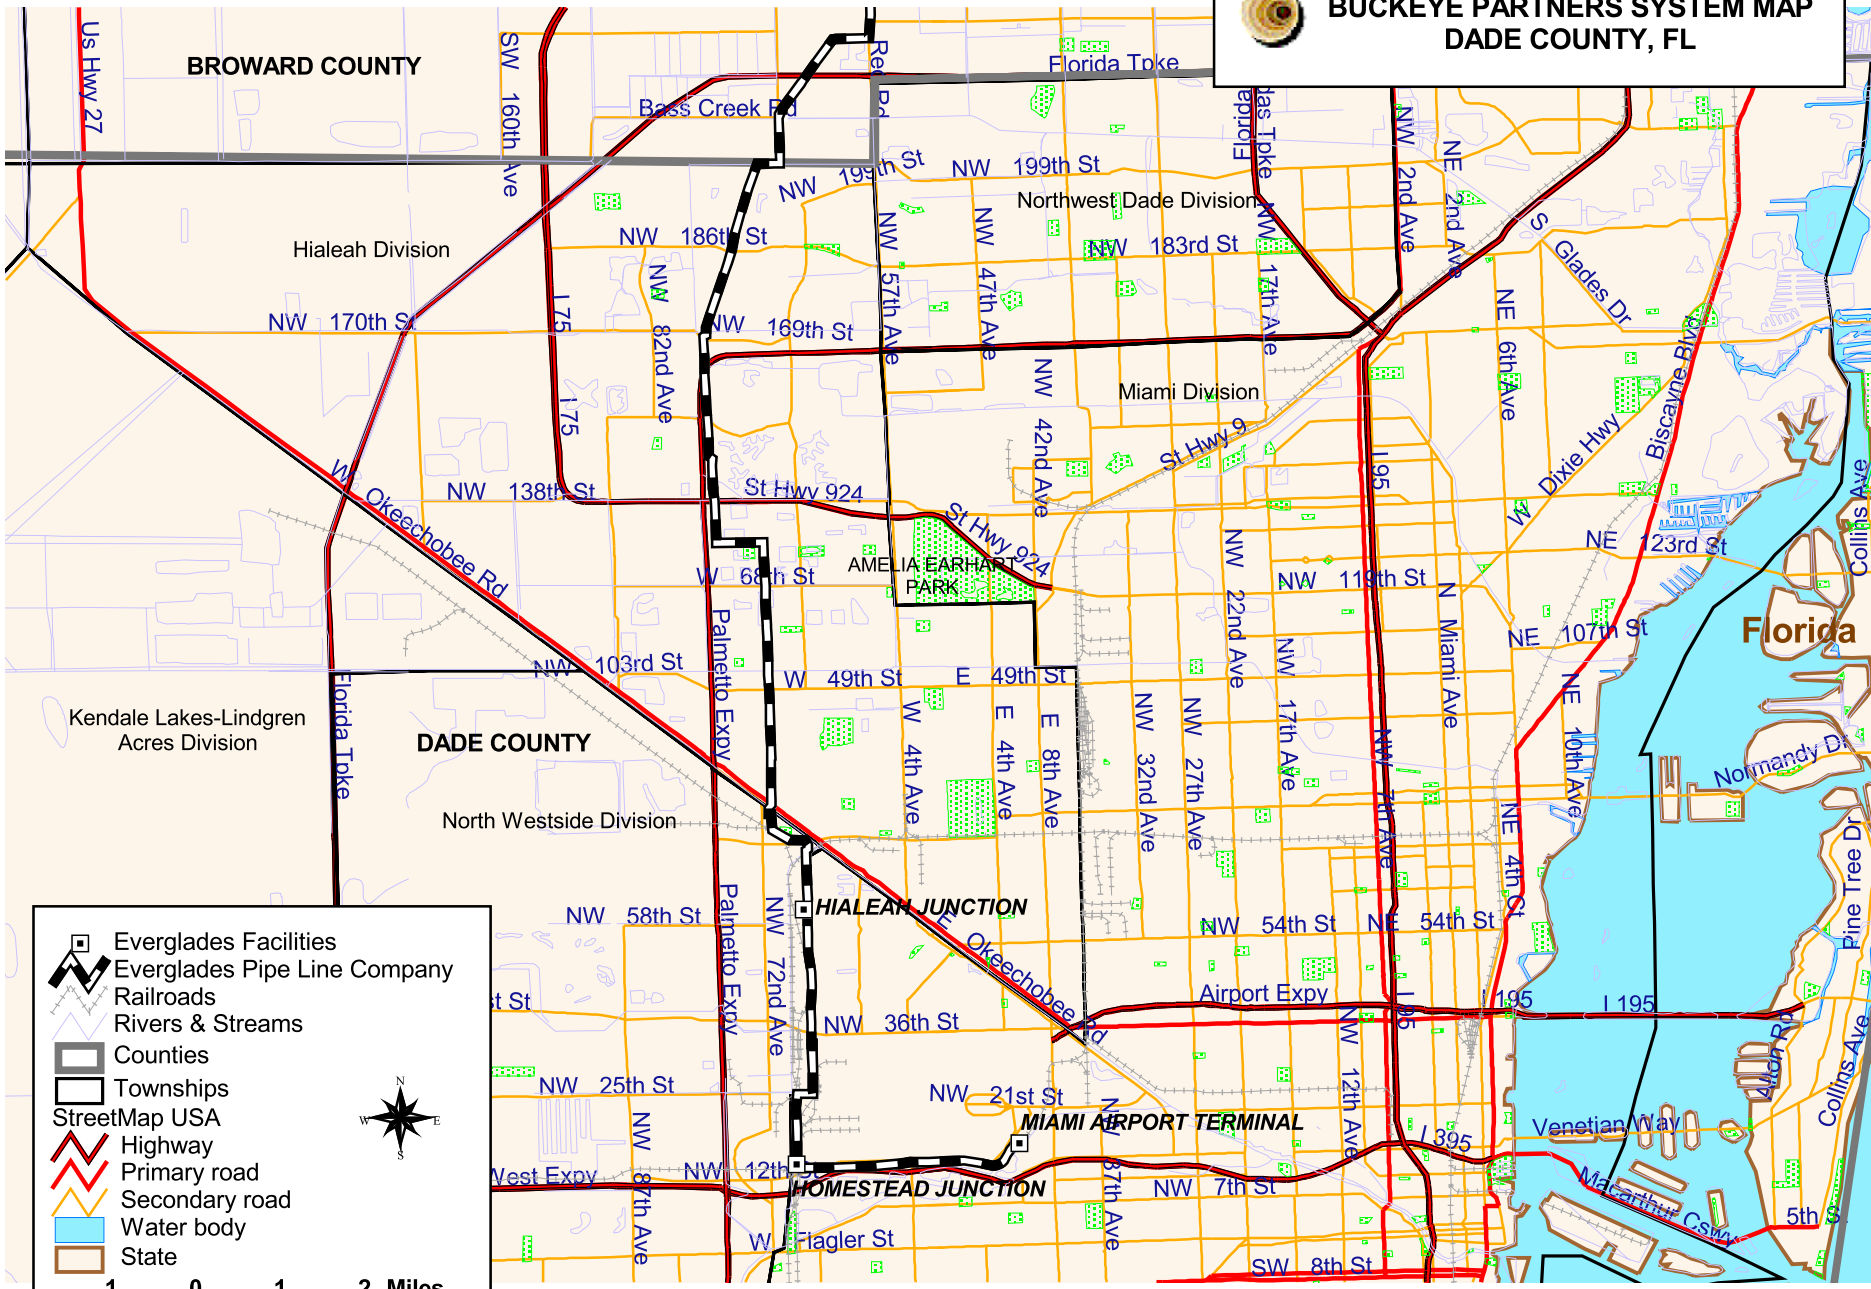

 **BUCKEYE PARTNERS SYSTEM MAP**
DADE COUNTY, FL

Legend

-  Everglades Facilities
-  Everglades Pipe Line Company
-  Railroads
-  Rivers & Streams
-  Counties
-  Townships
-  StreetMap USA
-  Highway
-  Primary road
-  Secondary road
-  Water body
-  State