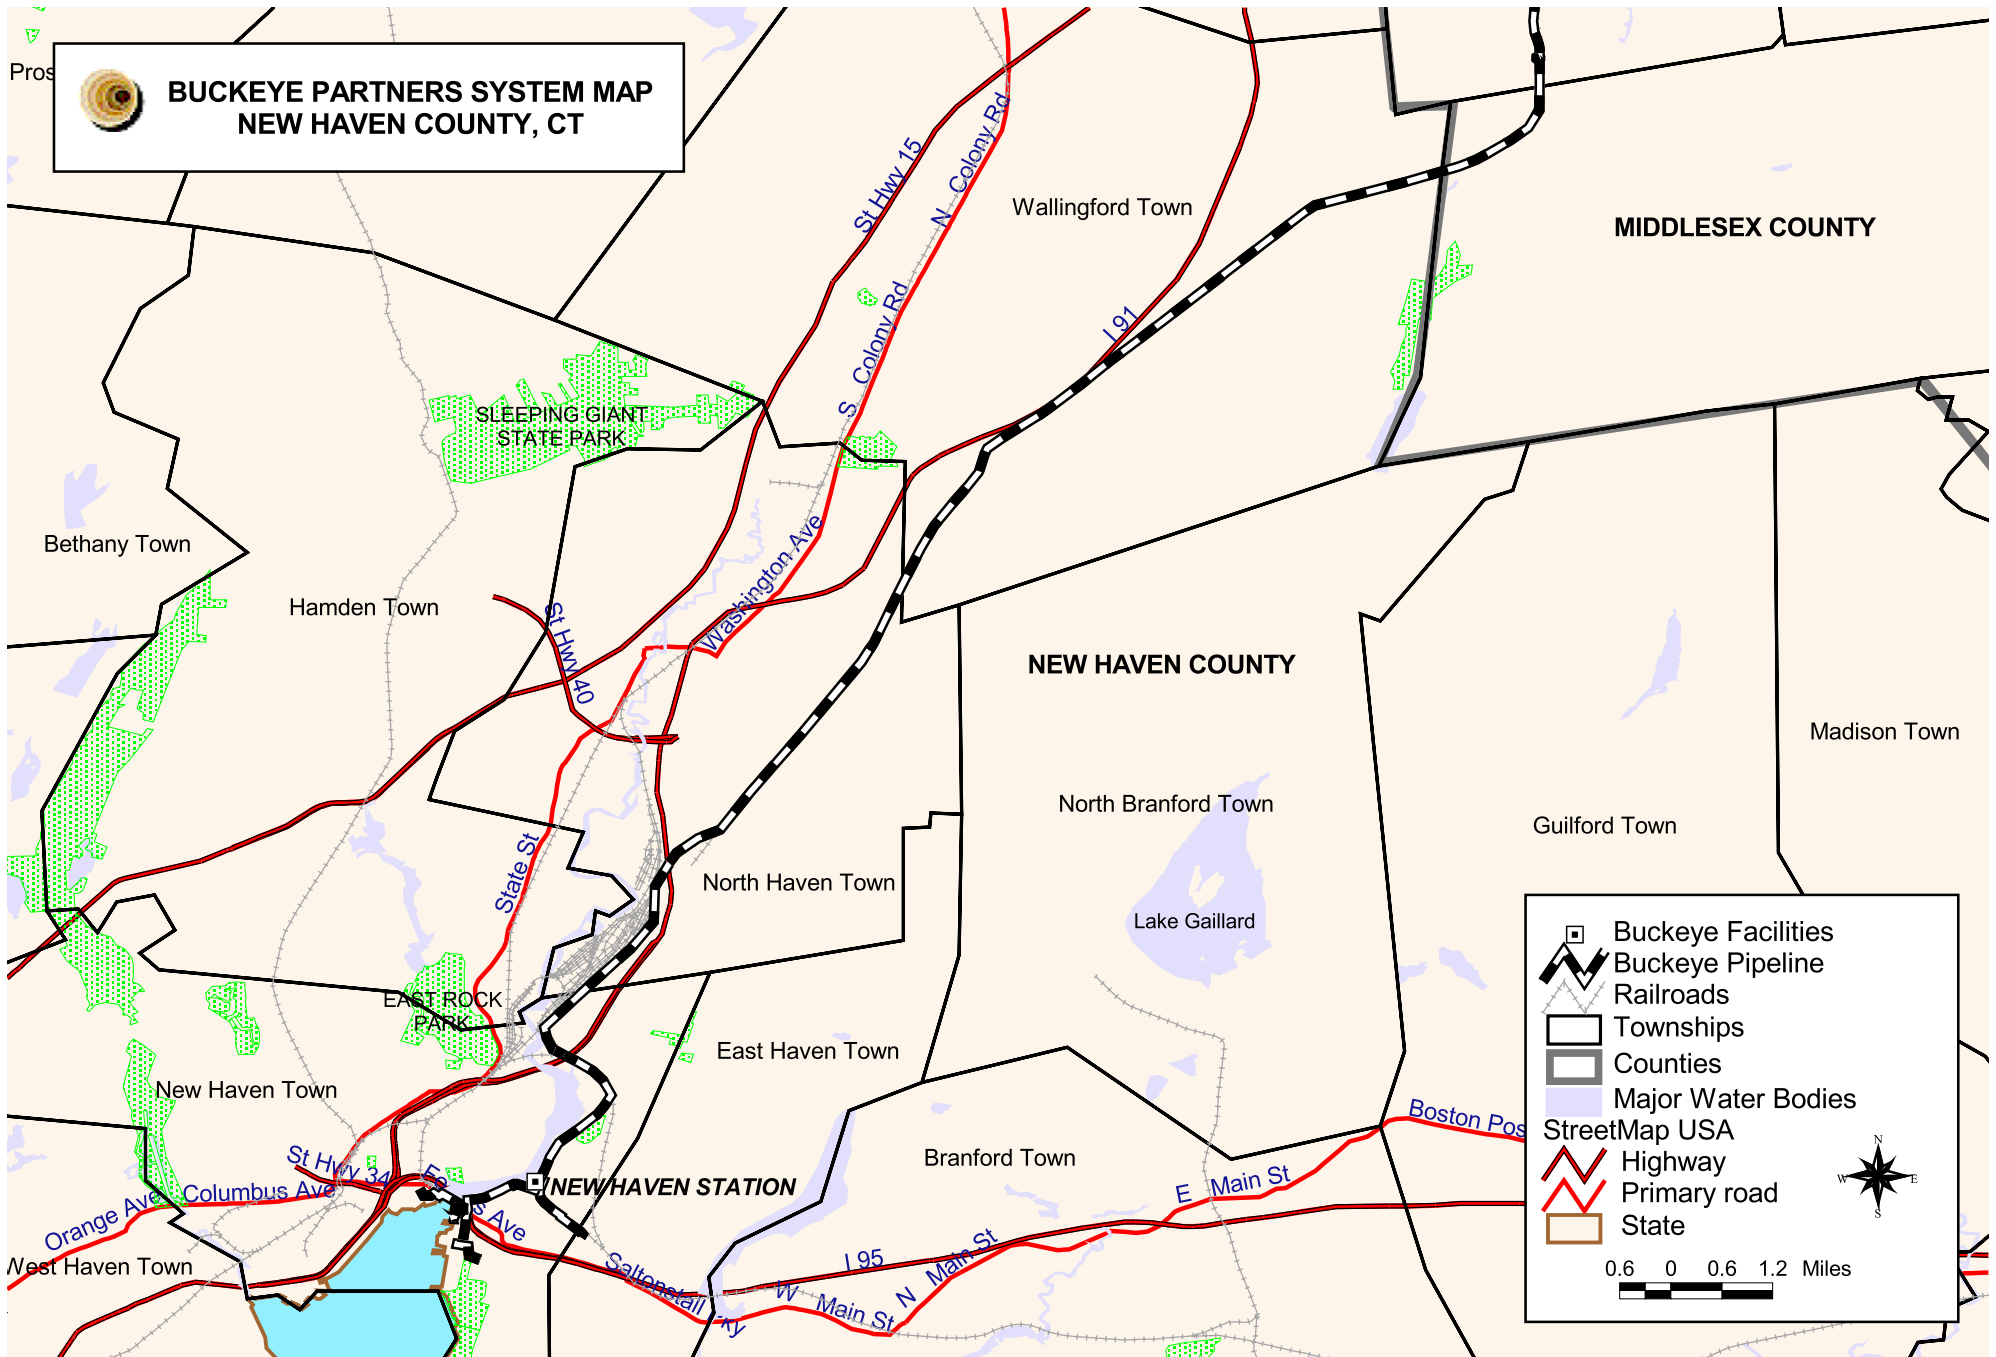

BUCKEYE PARTNERS SYSTEM MAP NEW HAVEN COUNTY, CT

- Buckeye Facilities
- Buckeye Pipeline
- Railroads
- Townships
- Counties
- Major Water Bodies
- StreetMap USA
- Highway
- Primary road
- State

0.6 0 0.6 1.2 Miles